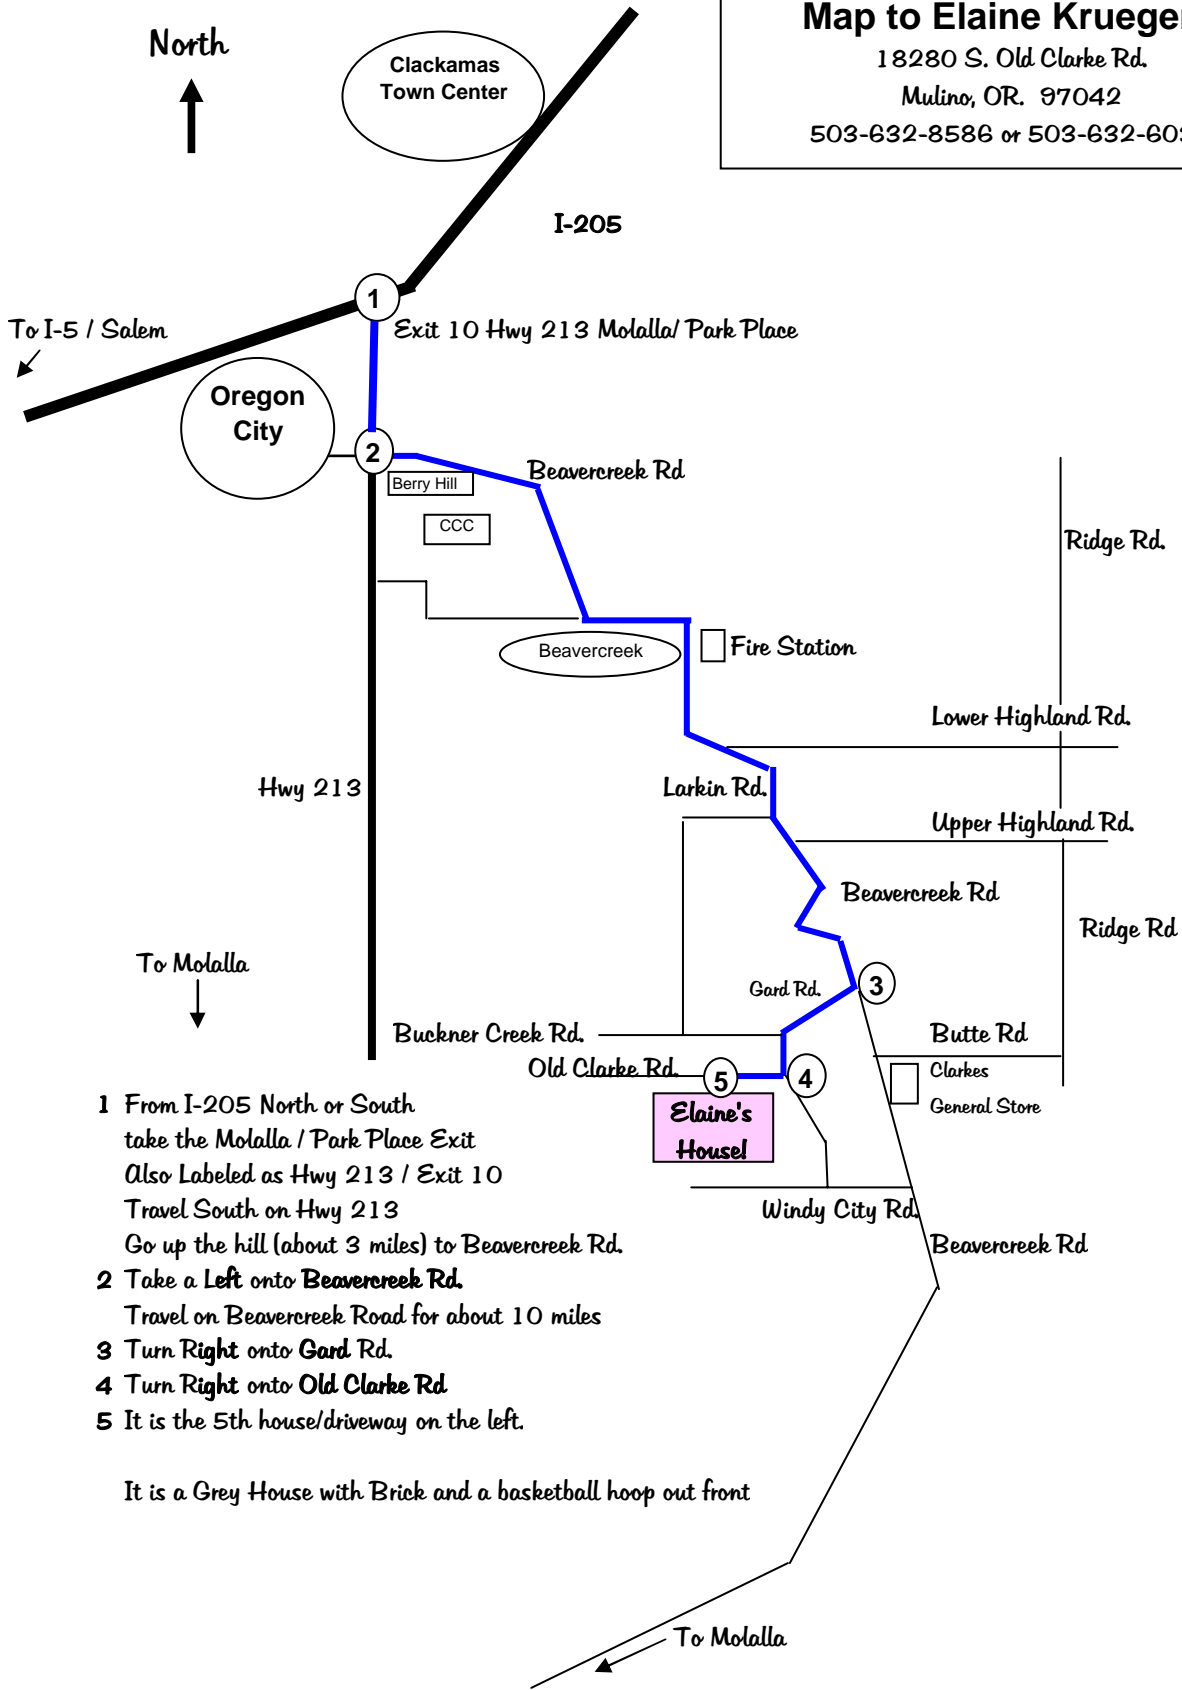

Map to Elaine Krueger's

18280 S. Old Clarke Rd.

Mulino, OR. 97042

503-632-8586 or 503-632-6036

- 1 From I-205 North or South take the Molalla / Park Place Exit Also Labeled as Hwy 213 / Exit 10 Travel South on Hwy 213 Go up the hill (about 3 miles) to Beaver Creek Rd.
- 2 Take a **Left** onto **Beaver Creek Rd.** Travel on Beaver Creek Road for about 10 miles
- 3 Turn **Right** onto **Gard Rd.**
- 4 Turn **Right** onto **Old Clarke Rd**
- 5 It is the 5th house/driveway on the left.

It is a Grey House with Brick and a basketball hoop out front